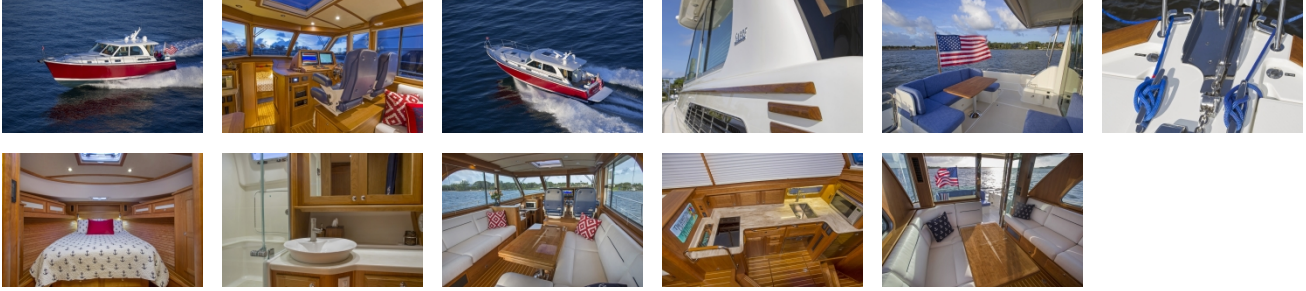

GALLERY

LOCATION MAP